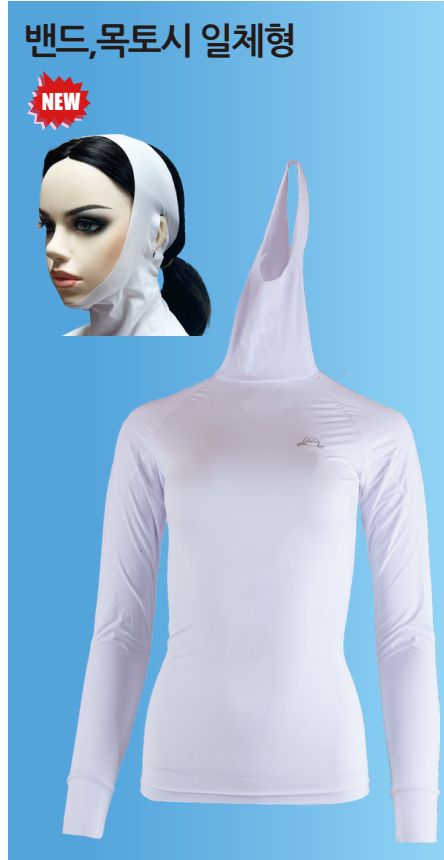

# COOL POLAR

자외선쿨폴라

SIZE:(여)S,M,L,XL (남)L,XL,2XL

팔한겹 ₩21,000

팔두겹 ₩23,000

브이라인-쿨폴라 ₩27,000

SIZE:(여)S,M,L,XL (남)L,XL,2XL

앞지퍼-쿨폴라 ₩25,000